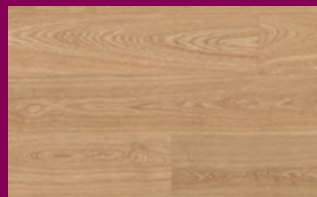

Amber Grace 914306