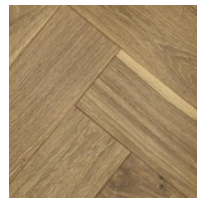

EWFF

Elite Wooden Floors

ESTD 2021

Colours

**only available in Herringbone*

P1027*

P1029

P1028

P1025

"Installing our parquetry requires a high level of skill and we recommend only qualified tradespeople with the relevant skill levels undertake the installation."

Parquetry Specifications	P1025, P1026, P1027, P1028, P1029
Species	Oak
Pattern	Herringbone or Chevron
Coating	UV Cured 6 Coat Klump System
Edge Profile	Micro Bevel (ends and sides)
Surface	Light Brushed Texture
Grade	Character
Finish	Ultra Matte
Locking	Tongue & Groove (ends and sides)
System Size	150mm x 14mm
Wear Layer	3mm Lamella
Length	750mm
Packaging	20 pieces per box