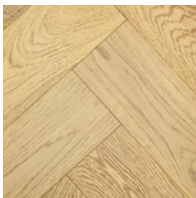

EWFF

Elite Wooden Floors

ESTD 2021

Colours

**only available in Herringbone*

P1027*

P1029

P1028

P1025

"Installing our parquetry requires a high level of skill and we recommend only qualified tradespeople with the relevant skill levels undertake the installation."

Parquetry Specifications	P1025, P1026, P1027, P1028, P1029
Species	Oak
Pattern	Herringbone or Chevron
Coating	UV Cured 6 Coat Klump System
Edge Profile	Micro Bevel (ends and sides)
Surface	Light Brushed Texture
Grade	Character
Finish	Ultra Matte
Locking	Tongue & Groove (ends and sides)
System Size	150mm x 14mm
Wear Layer	3mm Lamella
Length	750mm
Packaging	20 pieces per box