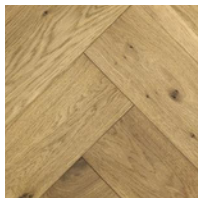

EWFF

Elite Wooden Floors

ESTD 2021

Colours

**only available in Herringbone*

P1027*

P1029

P1028

P1025

"Installing our parquetry requires a high level of skill and we recommend only qualified tradespeople with the relevant skill levels undertake the installation."

Parquetry Specifications	P1025, P1026, P1027, P1028, P1029
Species	Oak
Pattern	Herringbone or Chevron
Coating	UV Cured 6 Coat Klump System
Edge Profile	Micro Bevel (ends and sides)
Surface	Light Brushed Texture
Grade	Character
Finish	Ultra Matte
Locking	Tongue & Groove (ends and sides)
System Size	150mm x 14mm
Wear Layer	3mm Lamella
Length	750mm
Packaging	20 pieces per box