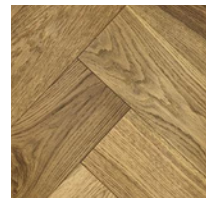

EWFF

Elite Wooden Floors

ESTD 2021

Colours

**only available in Herringbone*

P1027*

P1029

P1028

P1025

"Installing our parquetry requires a high level of skill and we recommend only qualified tradespeople with the relevant skill levels undertake the installation."

Parquetry Specifications	P1025, P1026, P1027, P1028, P1029
Species	Oak
Pattern	Herringbone or Chevron
Coating	UV Cured 6 Coat Klump System
Edge Profile	Micro Bevel (ends and sides)
Surface	Light Brushed Texture
Grade	Character
Finish	Ultra Matte
Locking	Tongue & Groove (ends and sides)
System Size	150mm x 14mm
Wear Layer	3mm Lamella
Length	750mm
Packaging	20 pieces per box